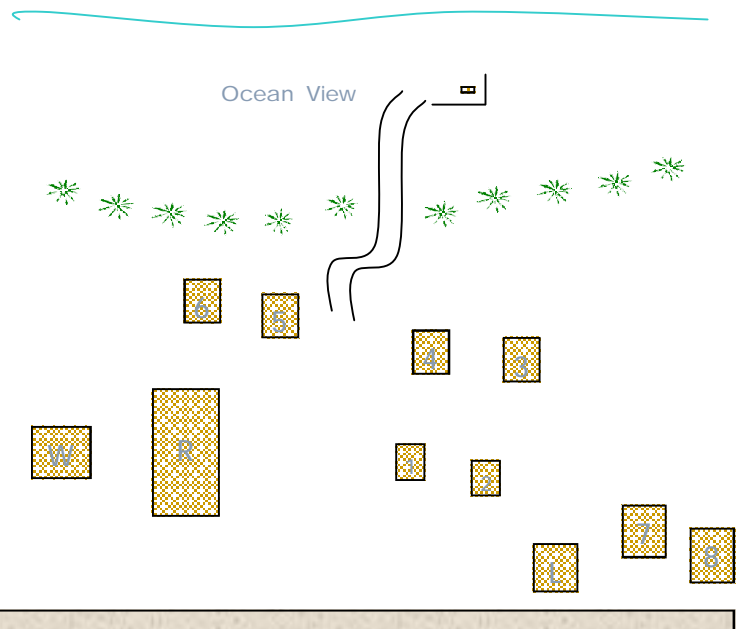

PROPERTY LAYOUT