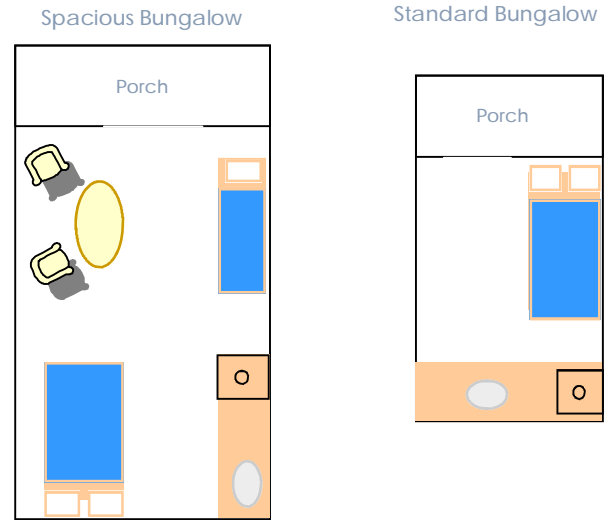

This is a small property with only six bungalows. Two Spacious Bungalows (4.8 m x 3.4m) have a double and a single bed and a couple of chairs and a table. The remaining four Standard Bungalows (3.6m x 2.4m) have a double bed. All have private shower/toilet, ceiling fan and screened windows. There is a bar and restaurant on site with a qualified chef.

## ROOM CONFIGURATION AND LAYOUT

Room Categories	Total Rooms	Bedding Configuration	Max Pax
Standard Bungalows	4	1 X Double Bed	2
Spacious Bungalows	2	1 x Double Bed + 1 x Single Bed	3

### SPACIOUS BUNGALOW INTERIOR

### ROOM LAYOUTS